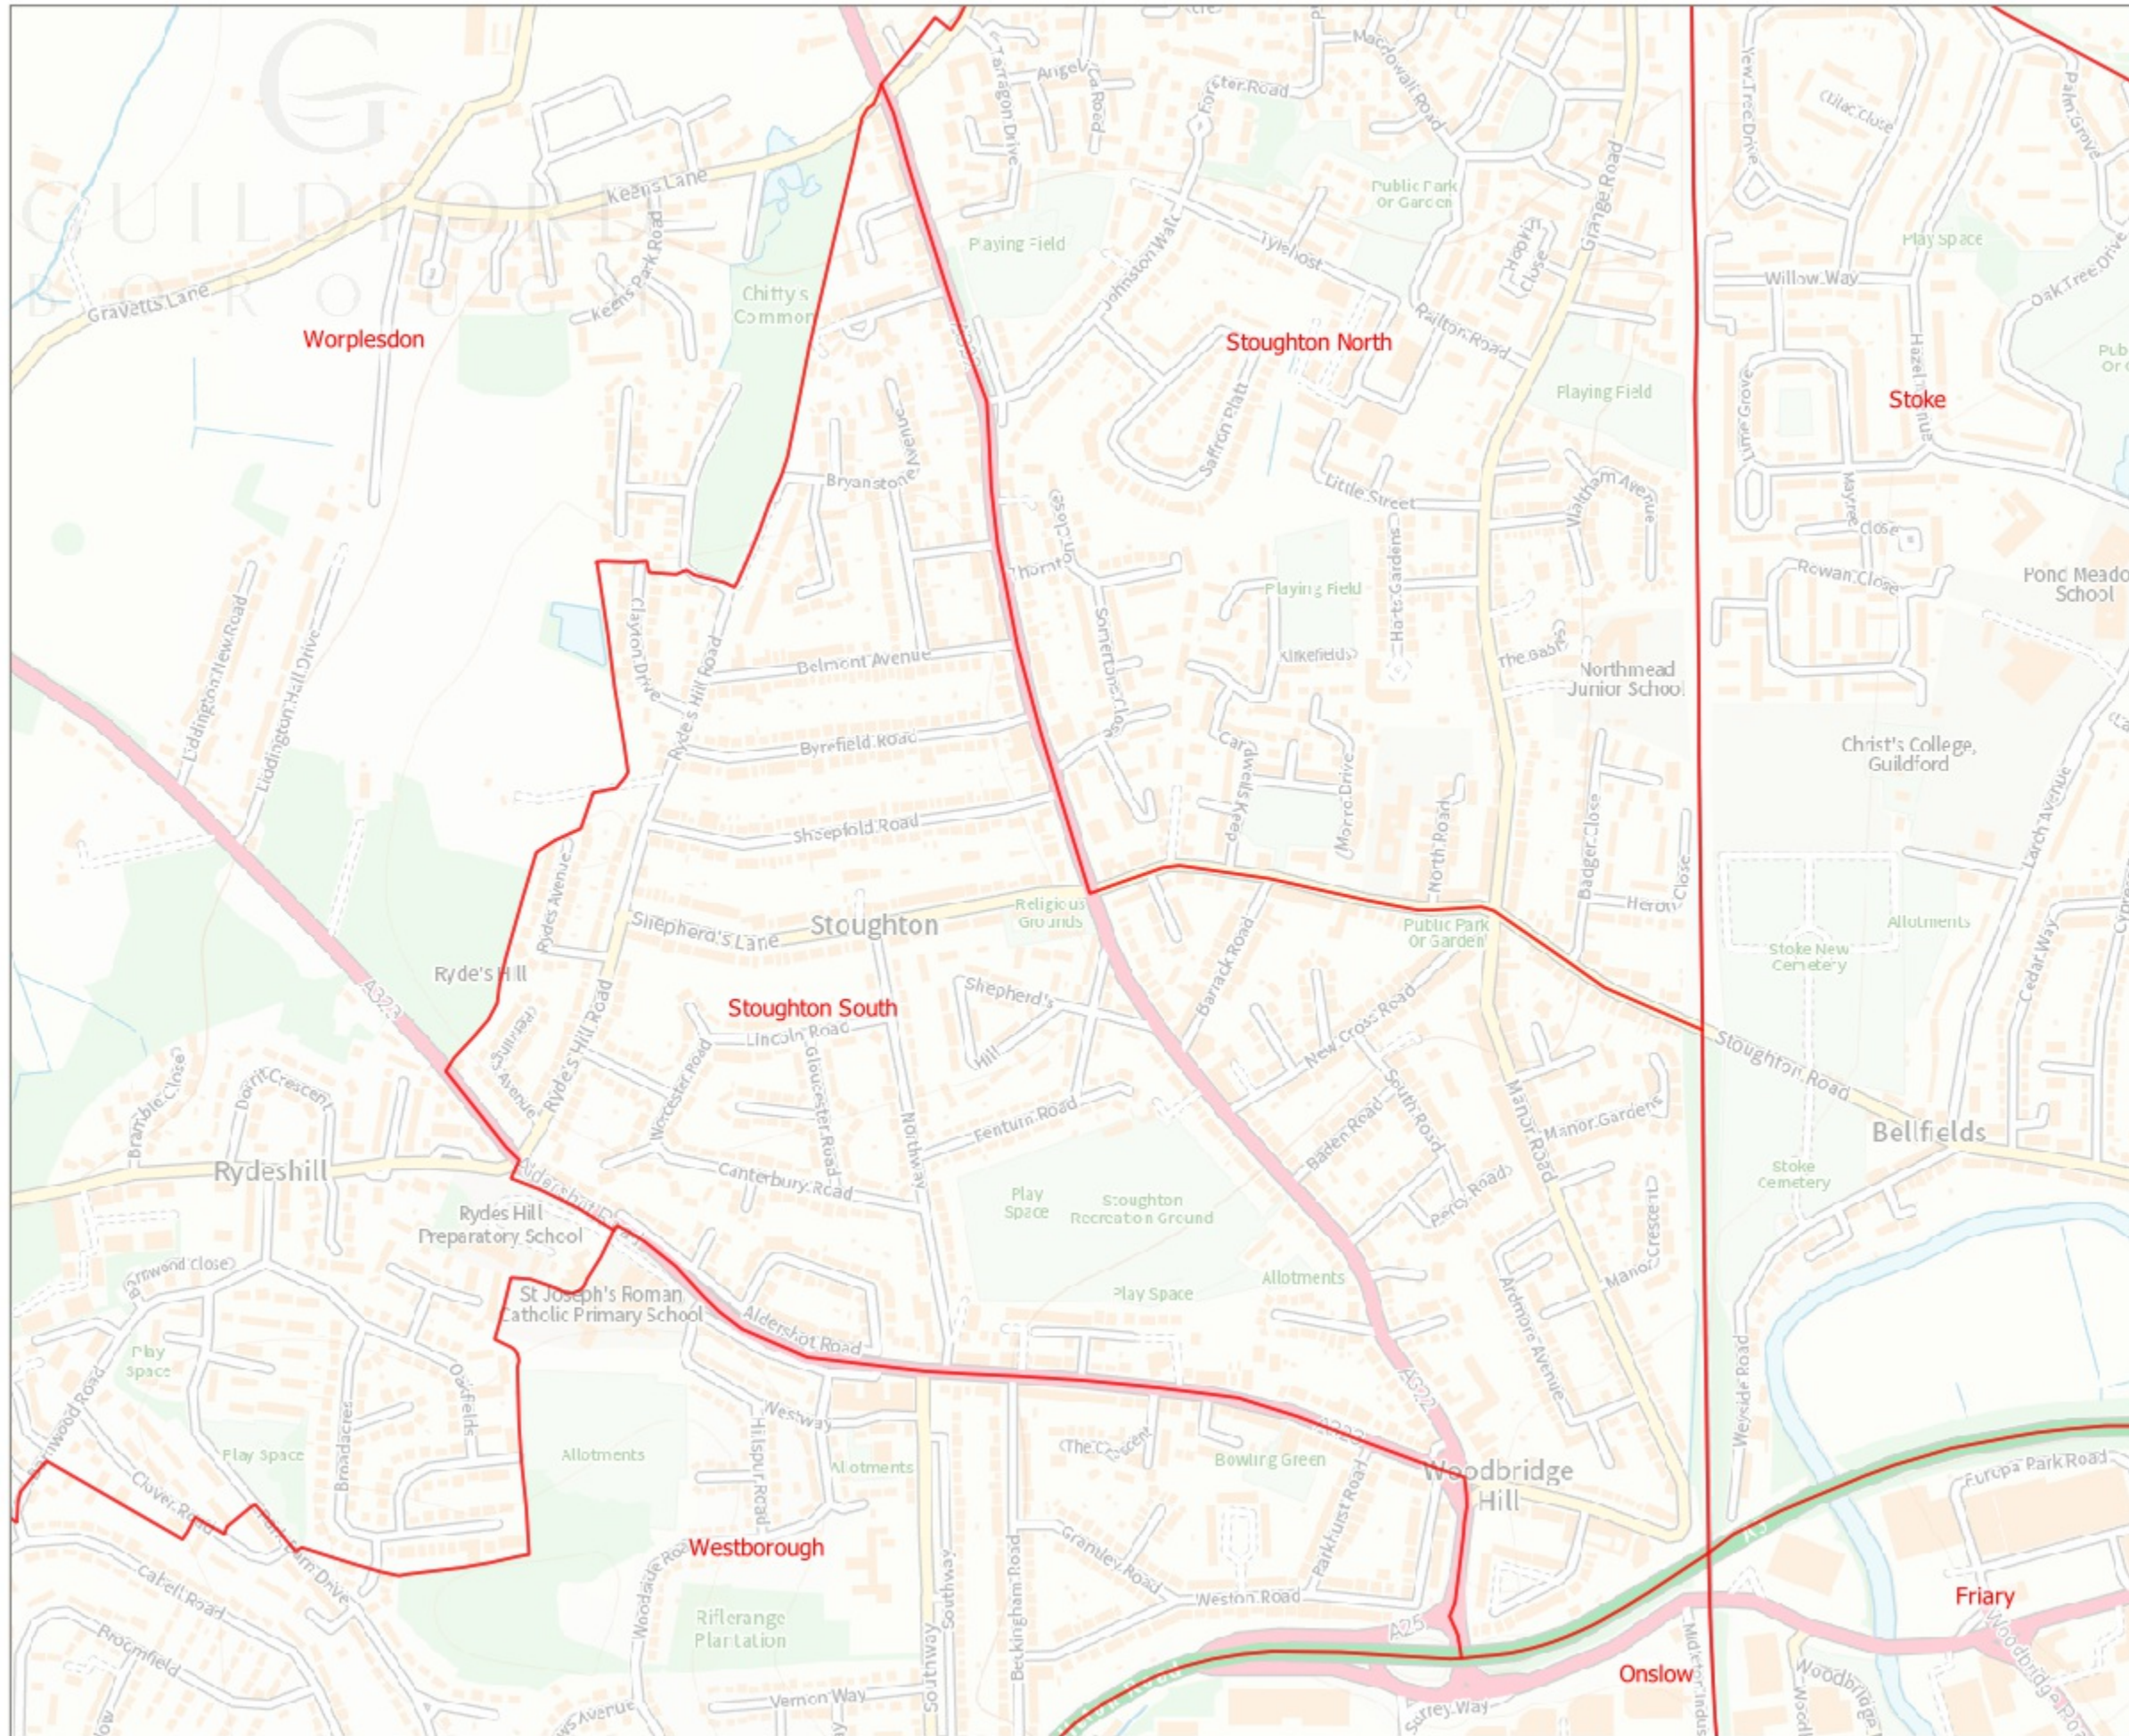

Boundary Review 2021: Proposed Revised Warding Pattern of Stoughton South Ward

Legend
Proposed Ward Boundary

Key Statistics
Estimated 2026 Electorate: 4557
Number of Councillors: 2
Electors per Councillor: 2,279
Variance: -7.4%

Publication Date: 2021-07-19

Scale at A3:
Diagrammatic

© Crown Copyright 2021. Guildford Borough Council
Licence No. 100019625.